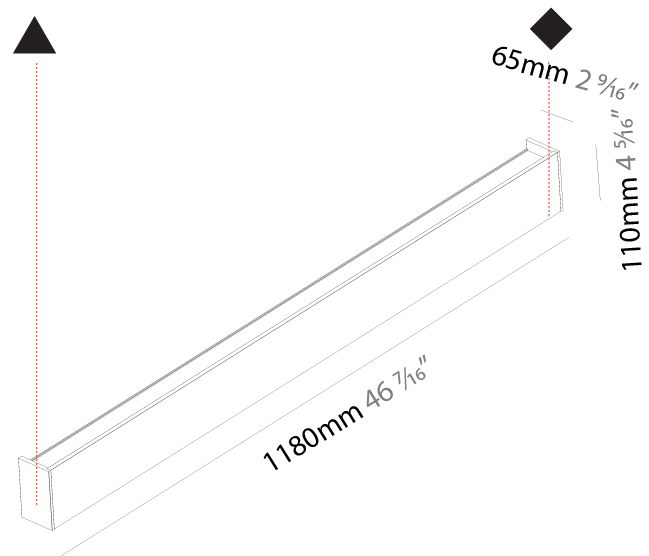

GENERAL

Series: Never Ending
Partner: Prolicht
Division: Architectural
Installation: Surface
Product Type: Linear Profiles
Mounting Location: Wall
Light Distribution: Direct / Indirect

PHYSICAL

Shape: Rectangle
Length (mm): 1180
Length (in): 46 7/16
Height (mm): 110
Depth (mm): 65
Height (in): 4 5/16
Depth (in): 2 3/16
Weight (kg): 4.4
Weight (lbs): 9.70
Diffuser: PMMA - Opal
Fixture Finish: [ANA / SSR / BKV / CWI / CRY / HAB / MSR / UFT / ITA / RUA / OGR / FTG / MYG / RWR / LOD / PUS / FRO / FUP / KIA / POP / BLS / SPG / MEY / GOH / CHC / COM / ABZ / JAG / OBR / MOS / ROR](#)
Fixture Material: Extruded Aluminum

ELECTRICAL

Lamp Type: LED (Zhaga Standard)
Input Wattage (W): 20
Total Output Wattage (W): 16 / 14.8 (3500K)
Dimming: [Non-Dimming / Phase Dimming (120Vac only) / 0-10V Dimming](#)
Driver Included: Yes
Driver Location: Integrated
Driver Type: Constant Current - 120 / 277Vac
Driver Class: Class 2
Input Voltage (V): 120 - 277
Constant Current (MA): 350 / 500 (3500K)

LED

[Color Temperature (°K): 3000 / 3500 / 4000](#)
Max. Delivered Lumen (lm): 1220 / 1264 / 1290
CRI: >80 CRI
Lamp Life (hrs): 50000

OPTICAL

RATINGS AND CERTIFICATIONS

Certified By: Certified for North American Standards
IP rating: IP20

PROJECT
TYPE
SPECIFIER
QUANTITY
DATE