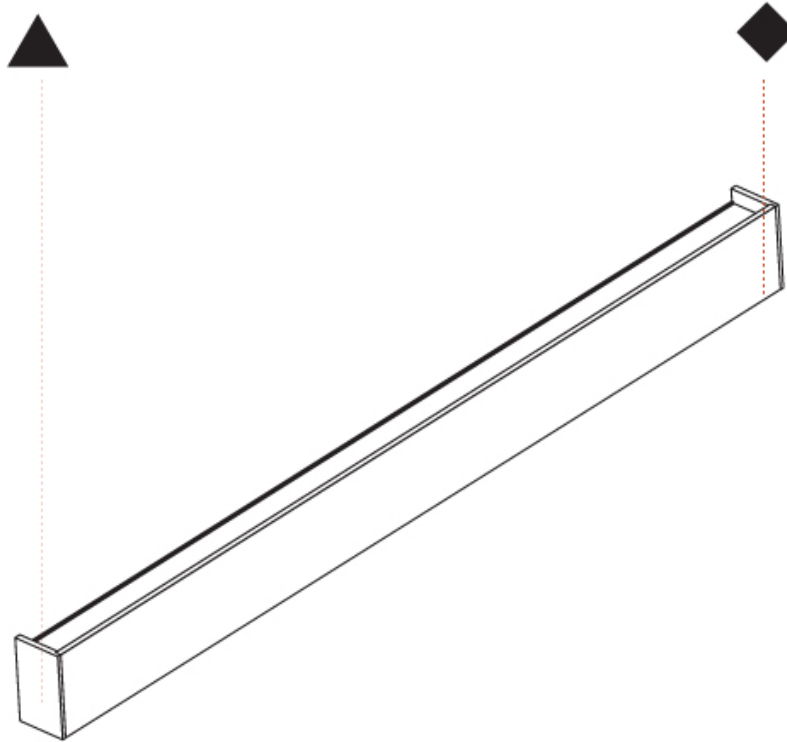

A33283-

PROJECT _____

TYPE _____

SPECIFIER _____

QUANTITY _____

DATE _____