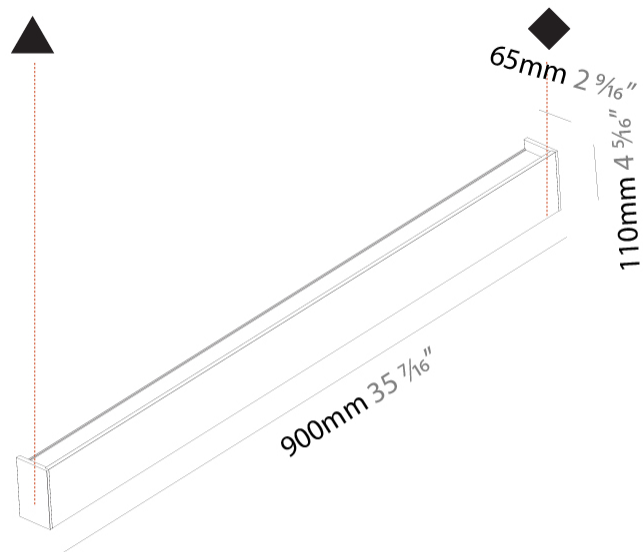

1. To build a product code in our configurator select the specify button on the base model # product page
2. To build a manual product code on this datasheet choose from the options listed below in blue font and add the suffix to the base model #

GENERAL

Series: Never Ending
Partner: Prolicht
Division: Architectural
Installation: Surface
Product Type: Linear Profiles
Mounting Location: Wall
Light Distribution: Direct / Indirect

PHYSICAL

Shape: Rectangle
Length (mm): 900
Length (in): 35 7/16
Height (mm): 110
Depth (mm): 65
Height (in): 4 5/16
Depth (in): 2 3/16
Weight (kg): 3.5
Weight (lbs): 7.71
Diffuser: PMMA - Opal
Fixture Finish: ANA / SSR / BKV / CWI / CRY / HAB / MSR / UFT / ITA / RUA / OGR / FTG / MYG / RWR / LOD / PUS / FRO / FUP / KIA / POP / BLS / SPG / MEY / GOH / CHC / COM / ABZ / JAG / OBR / MOS / ROR
Fixture Material: Extruded Aluminum

ELECTRICAL

Lamp Type: LED (Zhaga Standard)
Input Wattage (W): 15
Total Output Wattage (W): 12 / 11.1 (3500K)
Dimming: Non-Dimming / Phase Dimming (120Vac only) / 0-10V Dimming
Driver Included: Yes
Driver Location: Integrated
Driver Type: Constant Current - 120 / 277Vac
Driver Class: Class 2
Input Voltage (V): 120 - 277
Constant Current (MA): 350 / 375 (3500K)

LED

Color Temperature (°K): 3000 / 3500 / 4000
Max. Delivered Lumen (lm): 920 / 951 / 970
CRI: >80 CRI
Lamp Life (hrs): 50000

OPTICAL

RATINGS AND CERTIFICATIONS

Certified By: Certified for North American Standards
IP rating: IP20