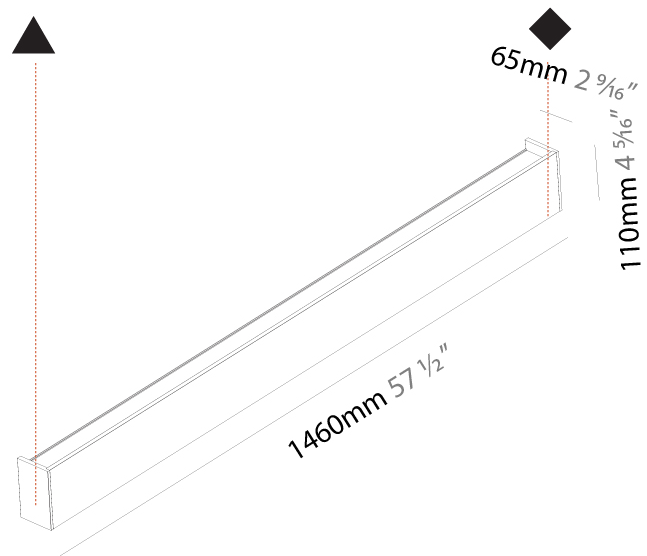

1. To build a product code in our configurator select the specify button on the base model # product page
2. To build a manual product code on this datasheet choose from the options listed below in blue font and add the suffix to the base model #

GENERAL

Series: Never Ending
Partner: Prolicht
Division: Architectural
Installation: Surface
Product Type: Linear Profiles
Mounting Location: Wall
Light Distribution: Direct / Indirect

PHYSICAL

Shape: Rectangle
Length (mm): 1460
Length (in): 57 1/2
Height (mm): 110
Height (in): 4 5/16
Extension (mm): 65
Extension (in): 2 9/16
Weight (kg): 5.3
Weight (lbs): 11.68
Diffuser: PMMA - Opal
Fixture Finish: ANA / SSR / BKV / CWI / CRY / HAB / MSR / UFT / ITA / RUA / OGR / FTG / MYG / RWR / LOD / PUS / FRO / FUP / KIA / POP / BLS / SPG / MEY / GOH / CHC / COM / ABZ / JAG / OBR / MOS / ROR
Fixture Material: Extruded Aluminum

ELECTRICAL

Lamp Type: LED (Zhaga Standard)
Input Wattage (W): 25
Total Output Wattage (W): 20 / 18.5 (3500K)
Dimming: Non-Dimming / Phase Dimming (120Vac only) / 0-10V Dimming
Driver Included: Yes
Driver Location: Integrated
Driver Type: Constant Current - 120/277Vac
Driver Class: Class 2
Input Voltage (V): 120 - 277
Constant Current (MA): 350 / 625 (3500K)

LED

Color Temperature (°K): 3000 / 3500 / 4000
Max. Delivered Lumen (lm): 1530 / 1578 / 1610
CRI: >80 CRI
Lamp Life (hrs): 50000

OPTICAL

RATINGS AND CERTIFICATIONS

Certified By: Certified for North American Standards
IP rating: IP20