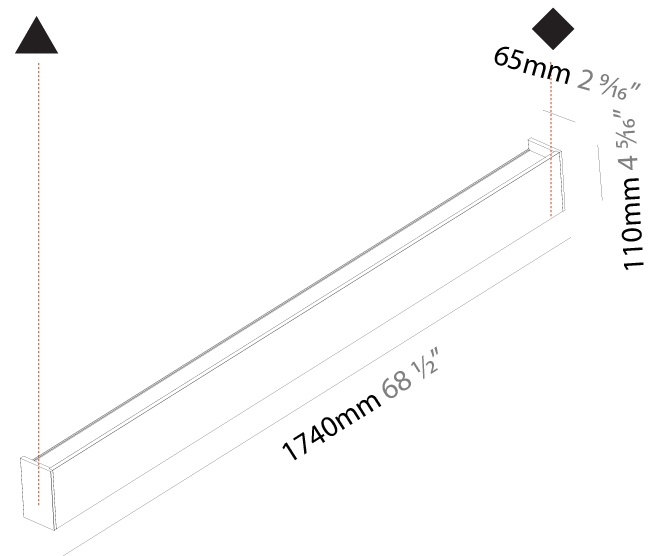

GENERAL

Series: Never Ending
Partner: Prolicht
Division: Architectural
Installation: Surface
Product Type: Linear Profiles
Mounting Location: Wall
Light Distribution: Direct / Indirect

PHYSICAL

Shape: Rectangle
Length (mm): 1740
Length (in): 68 1/2
Height (mm): 110
Depth (mm): 65
Height (in): 4 5/16
Depth (in): 2 9/16
Weight (kg): 6.2
Weight (lbs): 13.67
Diffuser: PMMA - Opal
Fixture Finish: ANA / SSR / BKV / CWI / CRY / HAB / MSR / UFT / ITA / RUA / OGR / FTG / MYG / RWR / LOD / PUS / FRO / FUP / KIA / POP / BLS / SPG / MEY / GOH / CHC / COM / ABZ / JAG / OBR / MOS / ROR
Fixture Material: Extruded Aluminum

ELECTRICAL

Lamp Type: LED (Zhaga Standard)
Input Wattage (W): 30
Total Output Wattage (W): 24 / 22.2 (3500K)
Dimming: Non-Dimming / Phase Dimming (120Vac only) / 0-10V Dimming
Driver Included: Yes
Driver Location: Integrated
Driver Type: Constant Current - 120 / 277Vac
Driver Class: Class 2
Input Voltage (V): 120 - 277
Constant Current (MA): 350 / 750 (3500K)

LED

Color Temperature (°K): 3000 / 3500 / 4000
Max. Delivered Lumen (lm): 1830 / 1901 / 1940
CRI: >80 CRI
Lamp Life (hrs): 50000

OPTICAL

RATINGS AND CERTIFICATIONS

Certified By: Certified for North American Standards
IP rating: IP20

PROJECT	_____
TYPE	_____
SPECIFIER	_____
QUANTITY	_____
DATE	_____