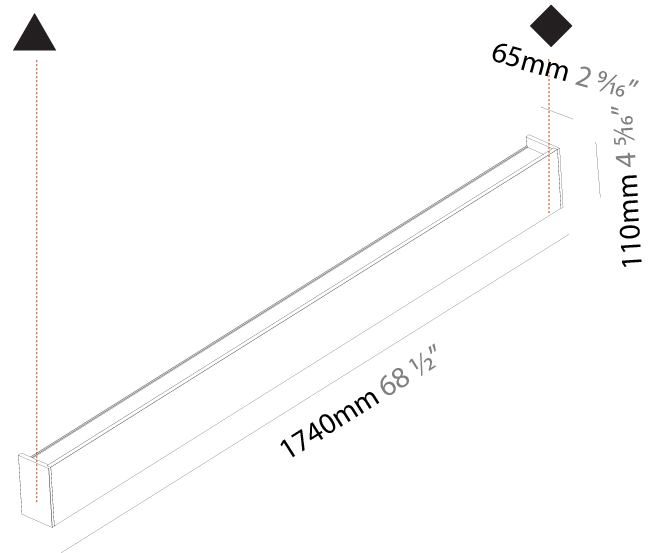

GENERAL

Series: Never Ending
Brand: Prolicht
Division: Architectural
Mounting Type: Surface
Mounting Location: Wall
Subcategory: Profile

PHYSICAL

Shape: Rectangle
Length (mm): 1740
Length (in): 68 1/2
Height (mm): 110
Depth (mm): 65
Height (in): 4 5/16
Depth (in): 2 9/16
Light Distribution: Direct / Indirect
Weight (kg): 6.2
Weight (lbs): 13.67
Diffuser: PMMA - Opal
Fixture Finish: ANA / SSR / BKV / CWI / CRY / HAB / MSR / UFT / ITA / RUA / OGR / FTG / MYG / RWR / LOD / PUS / FRO / FUP / KIA / POP / BLS / SPG / MEY / GOH / GUM / CHC / COM / ABZ / JAG / OBR / MOS / ROR
Fixture Material: Extruded Aluminum

ELECTRICAL

Lamp Type: LED (Zhaga Standard)
Input Wattage (W): 30
Total Output Wattage (W): 24 / 22.2 (3500K)
Dimming: Non-Dimming / Phase Dimming (120Vac only) / 0-10V Dimming
Driver Included: Yes
Driver Location: Integrated
Driver Type: Constant Current - 120 / 277Vac
Driver Class: Class 2
Input Voltage (V): 120 - 277
Constant Current (MA): 350 / 750 (3500K)

LED

Color Temperature (°K): 3000 / 3500 / 4000
Max. Delivered Lumen (lm): 1830 / 1901 / 1940
CRI: >80 CRI
Lamp Life (hrs): 50000

OPTICAL

RATINGS AND CERTIFICATIONS

Certified By: Certified for North American Standards
IP rating: IP20

PROJECT
TYPE
SPECIFIER
QUANTITY
DATE