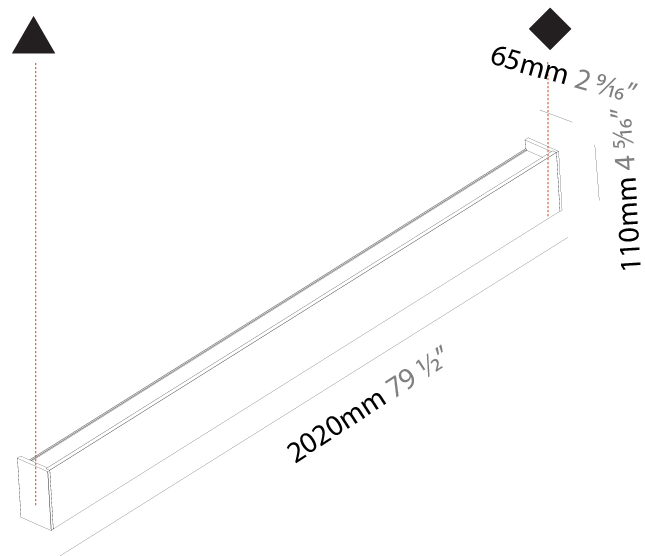

1. To build a product code in our configurator select the specify button on the base model # product page
2. To build a manual product code on this datasheet choose from the options listed below in blue font and add the suffix to the base model #

GENERAL

Series: Never Ending
Partner: Prolicht
Division: Architectural
Installation: Surface
Product Type: Linear Profiles
Mounting Location: Wall
Light Distribution: Direct / Indirect

PHYSICAL

Shape: Rectangle
Length (mm): 2020
Length (in): 79 1/2
Height (mm): 110
Depth (mm): 65
Height (in): 4 5/16
Depth (in): 2 9/16
Weight (kg): 7.2
Weight (lbs): 15.87
Diffuser: PMMA - Opal
Fixture Finish: ANA / SSR / BKV / CWI / CRY / HAB / MSR / UFT / ITA / RUA / OGR / FTG / MYG / RWR / LOD / PUS / FRO / FUP / KIA / POP / BLS / SPG / MEY / GOH / CHC / COM / ABZ / JAG / OBR / MOS / ROR
Fixture Material: Extruded Aluminum

ELECTRICAL

Lamp Type: LED (Zhaga Standard)
Input Wattage (W): 35
Total Output Wattage (W): 28 / 25.9 (3500K)
Dimming: Non-Dimming / Phase Dimming (120Vac only) / 0-10V Dimming
Driver Included: Yes
Driver Location: Integrated
Driver Type: Constant Current - 120 / 277Vac
Driver Class: Class 2
Input Voltage (V): 120 - 277
Constant Current (MA): 350 / 875 (3500K)

LED

Color Temperature (°K): 3000 / 3500 / 4000
Max. Delivered Lumen (lm): 2140 / 2215 / 2260
CRI: >80 CRI
Lamp Life (hrs): 50000

OPTICAL

RATINGS AND CERTIFICATIONS

Certified By: Certified for North American Standards
IP rating: IP20