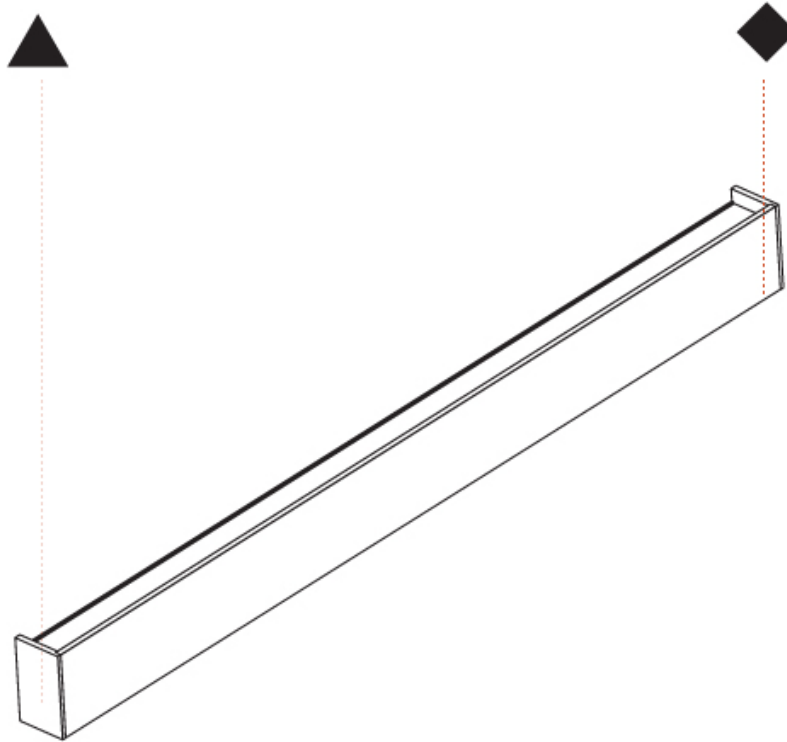

A33284-

PROJECT _____

TYPE _____

SPECIFIER _____

QUANTITY _____

DATE _____