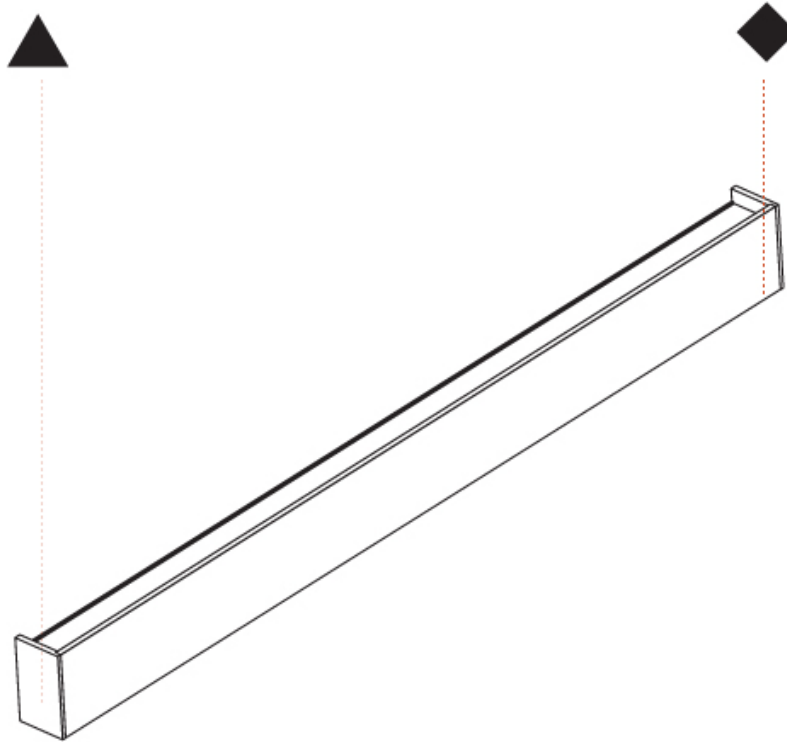

A33282-

PROJECT _____

TYPE _____

SPECIFIER _____

QUANTITY _____

DATE _____